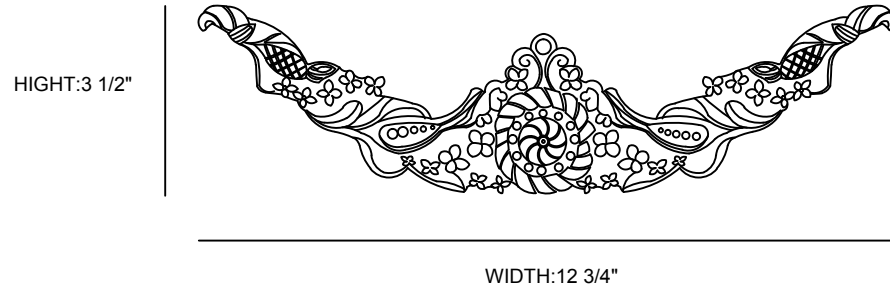

AUTODESK

ITEM NUMBER: ONL12X03X01VN
12 3/4"W x 3 1/2"H x 5/8"P Vinyard Twist Center Onlay
32.5W X 9H X 1.5P CM

AUTODESK

AUTODESK

P: 866.607.0453 / F: 866.591.3143
2300W. Main St. / Clarksville, TX 75426
sales@ekenamillwork.com / www.ekenamillwork.com